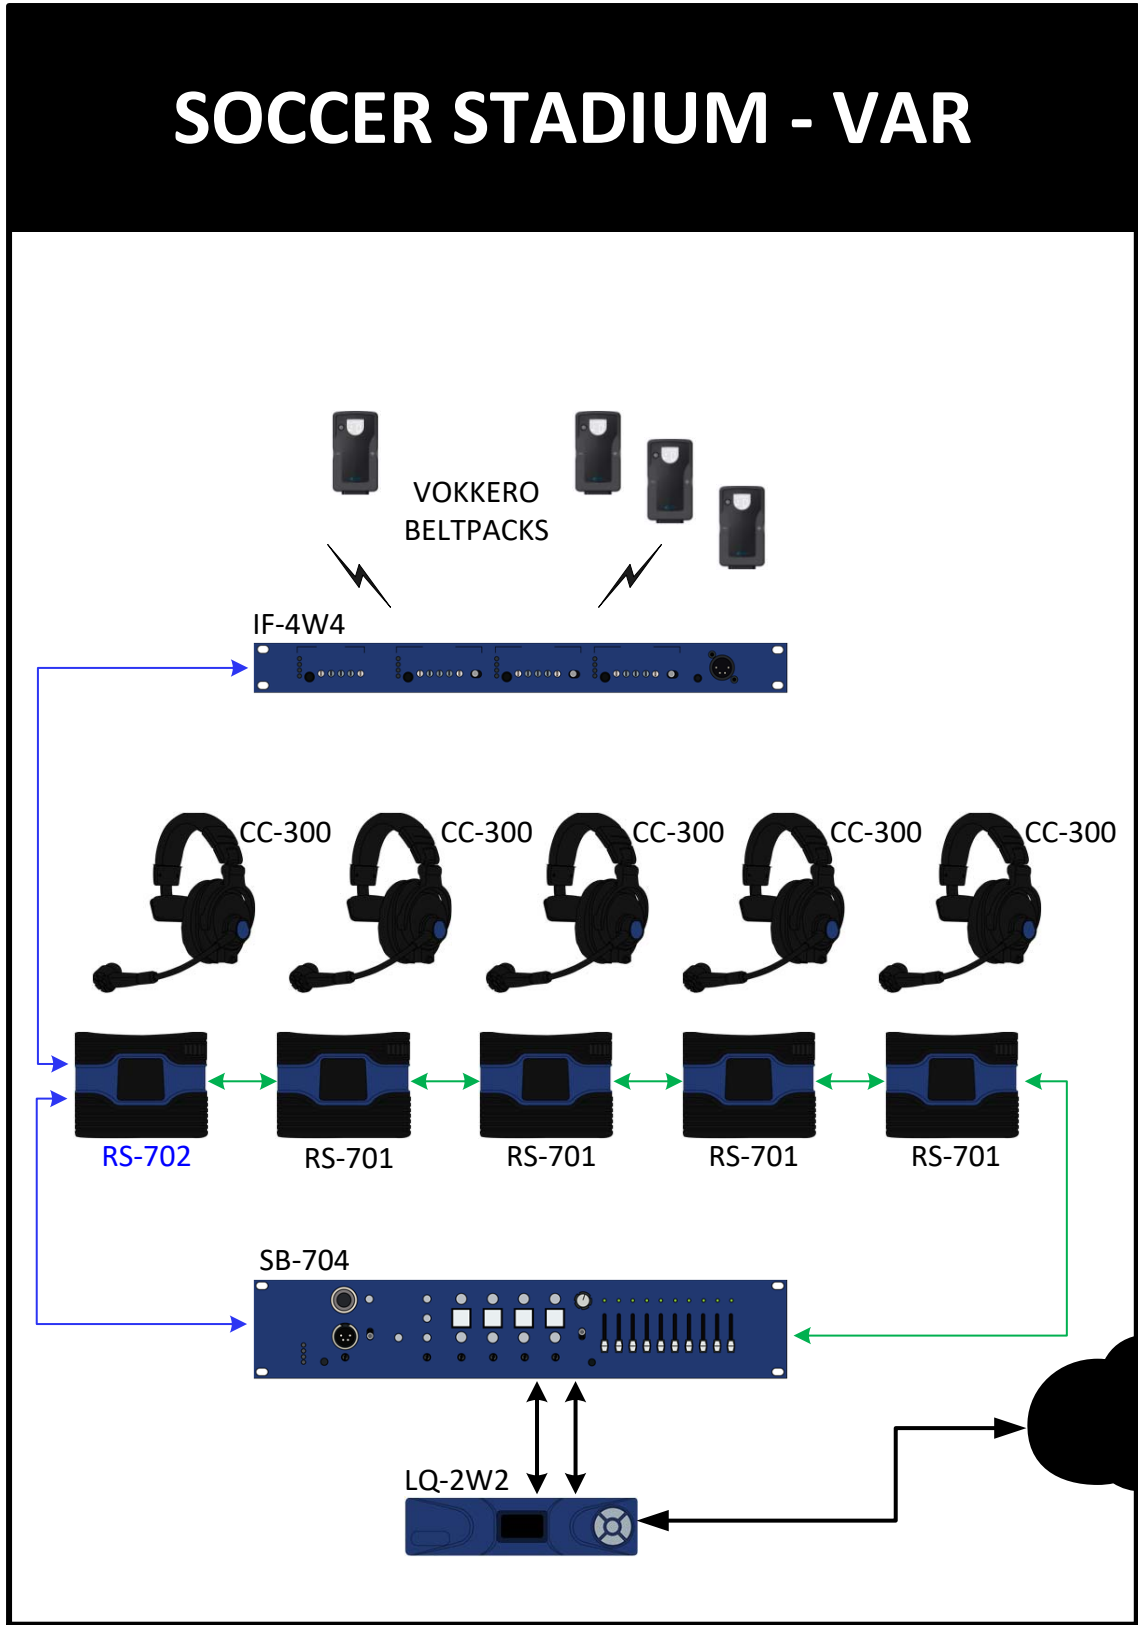

A
B
C
D
E
F

A3

NOT TO SCALE

DRAWN BY: Steve Watanabe

Clear-Com, LLC
1301 Marina Village Parkway, Suite 105
Alameda, California 94501
United States
Tel: +1.510.337.6600 or 1.800.462.HELP (4357)
Fax: +1.510.337.6699
Email: SalesSupportUS@clearcom.com

FILE LOCATION: Not specified

TITLE: **BRAZILIAN SERIE A - SOCCER VIDEO ASSISTANT REFEREE**

DATE: 09/19/2019

ISSUE: v01

This drawing/specification is the property of Clear-Com LLC and may not be reproduced or disclosed to a third party in any form without the written permission of the company