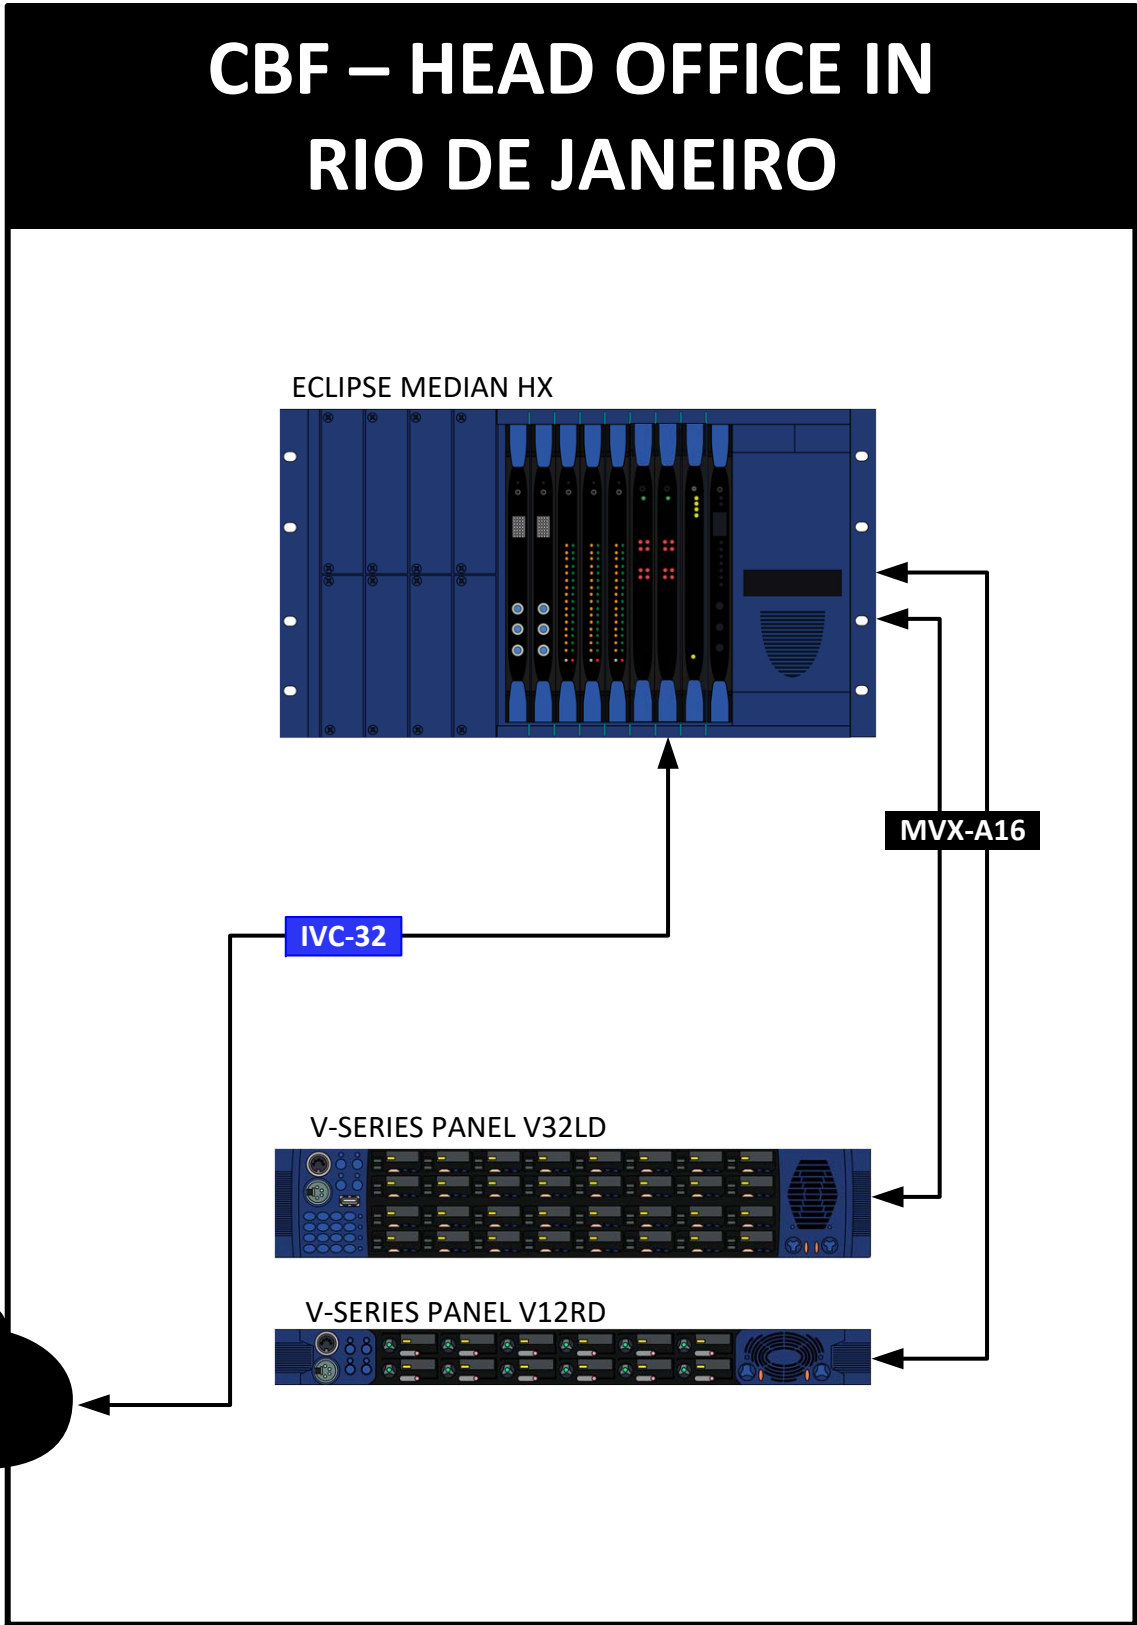

A
B
C
D
E
F

A3

NOT TO SCALE

DRAWN BY: Steve Watanabe

Clear-Com, LLC
1301 Marina Village Parkway, Suite 105
Alameda, California 94501
United States
Tel: +1.510.337.6600 or 1.800.462.HELP (4357)
Fax: +1.510.337.6699
Email: SalesSupportUS@clearcom.com

FILE LOCATION: Not specified

TITLE: **BRAZILIAN SERIE A - SOCCER VIDEO ASSISTANT REFEREE**

DATE: 09/19/2019

ISSUE: v01

This drawing/specification is the property of Clear-Com LLC and may not be reproduced or disclosed to a third party in any form without the written permission of the company