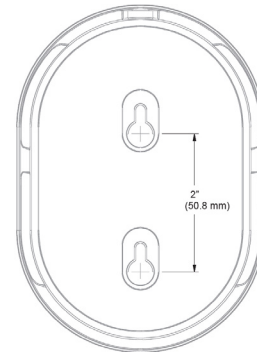

AC70 Mounting

Battery Charger LED Reference Table		
LED	Color	Status/Description
	Green	Flashing Green = Charging Solid Green = Fully Charged
	Red	Flashing Red = Incompatible Battery
	Red/Yellow	Flashing Red & Yellow = Fault Condition

Order Codes

AC70: Smart Battery Charger

BAT70: Lithium-ion Battery

CON-00004: Power Supply