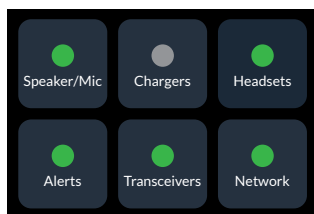

Base Station HOME Screen

Note: The AC70 requires close physical proximity (<10ft [3m]) to the base station if you desire to monitor battery status via the base station **HOME** screen. When within range, the **Chargers** indicator on the **HOME** screen changes from to (gray to green). Once green, tap **Chargers** to view battery status.