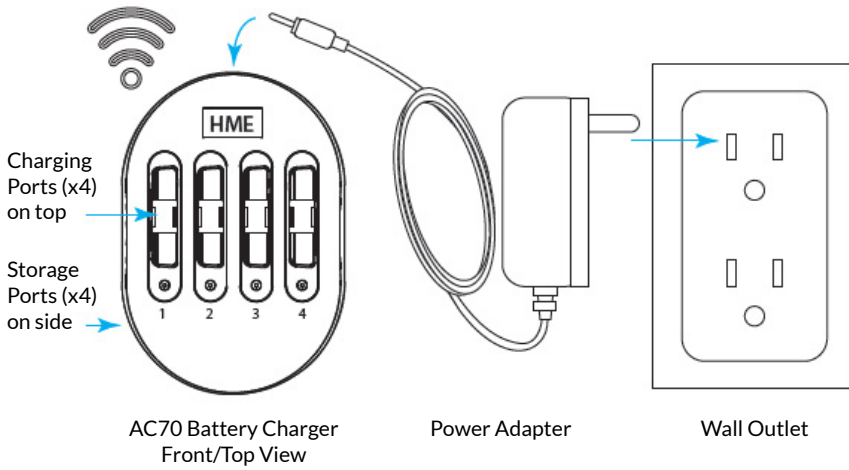

BAT70

1.6 x 1.8 x 0.24in (WxHxD)
(40.64 x 45.72 x 6.1mm)

Weight

AC70

0.9lbs (0.4kg)

BAT70

0.11lbs (0.05kg)

AC70 Battery Charger

EQUIP Wireless System

AC70 Charging

AC70 Mounting

Battery Charger LED Reference Table		
LED	Color	Status/Description
 	Green	Flashing Green = Charging Solid Green = Fully Charged
	Red	Flashing Red = Incompatible Battery
 	Red/Yellow	Flashing Red & Yellow = Fault Condition