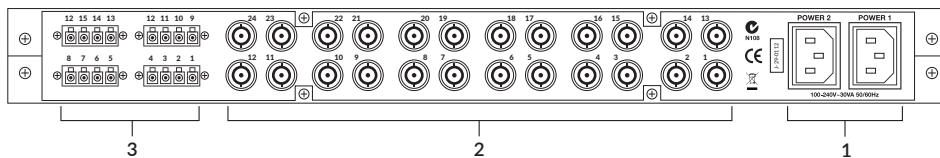

#### Dimensions

1.73 x 19 x 7.87 in (HxWxD)  
(44 x 483 x 200 mm)

### Back Panels

Repeat48 - 12

Repeat48 - 24

Repeat48 - WDM 12

Repeat48 - WDM 24