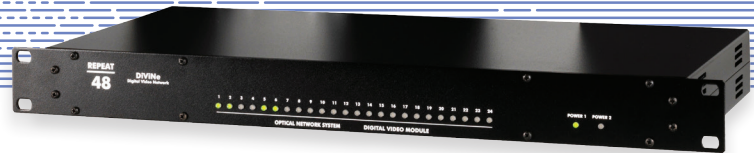

Repeat48 Series

BroaMan Video Network Solutions

Linking
People
Together

Repeat48

Key Features and Benefits

- Up to 24 3G/HD/SD or 12 duplex MADI channels-to-fiber converters
- Each dual module can be factory set for input or output
- Redundant power supplies
- WDM option for I/O to 3rd party auxiliary fiber on LC

High performance, low-latency signal transport solutions for transporting and distributing video and control data.

Description

The Repeat48 Series is a video or MADI BNC repeater over fiber with up to 12 dual-channel electrical-optical-electrical 3G/HD/SD-SDI or MADI modules which provide 24 BNC Coax-to-fiber repeater ports. Each port is configured by the factory to be either input or output. Redundant PSUs are included. The Repeat48 WDM options provide a built-in WDM for auxiliary ports.

Connectivity

The Repeat48 Series provides for up to 24 3G/HD/SD or MADI signals on BNC-to-fiber conversion. The Repeat48 WDM options include a WDM for up to 16 LC ports and 24 BNC ports.