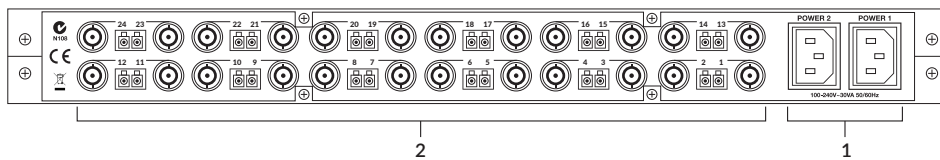

Repeat48 - 24